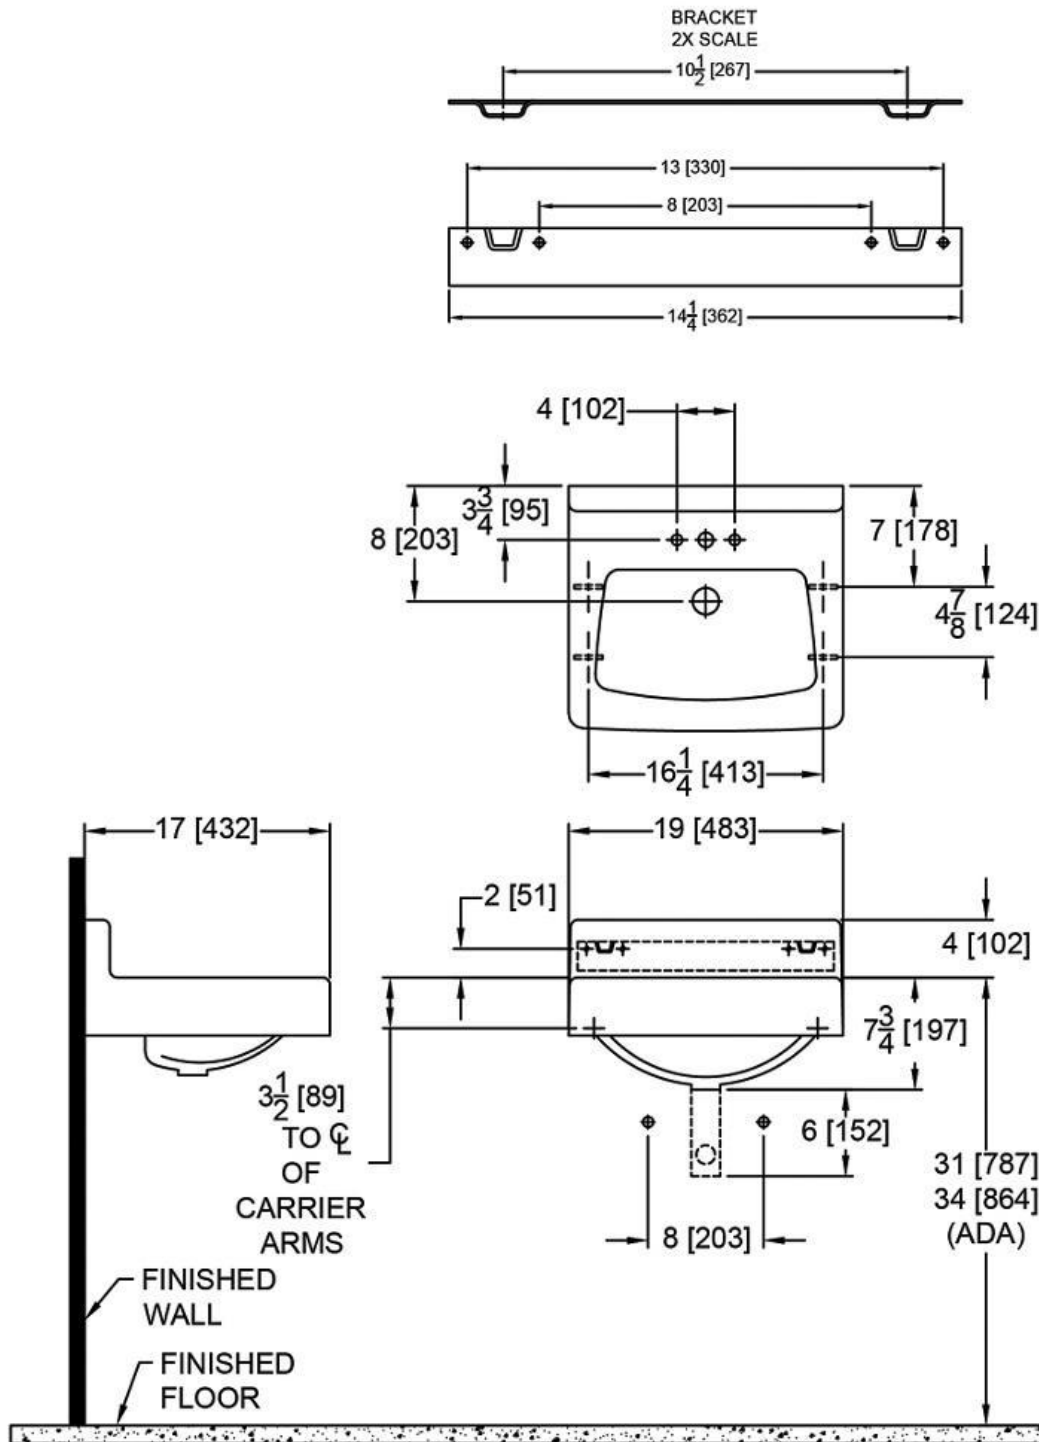

### Architectural/Engineering Specification:

19" x 17" enameled cast iron wall hung lavatory with various faucet holes setup.

### PRODUCT FEATURES:

- 19" [483 mm] x 17" [432 mm]
- Enameled cast iron
- Faucet holes for single, 4" or 8" centers
- Wall hung lavatory provided with wall hanger and mounting lugs for use with exposed arm carrier systems.
- Waste: 1-1/4" O.D.
- Depth: 7-1/2"
- Shipping Weight: 6llbs.

### CONFIGURATIONS:

<input type="checkbox"/>	Z5834	Sink with 4" [102mm] center faucet holes
--------------------------	-------	--

Architectural/Engineering Approval

Design and dimensional data (inches and [mm]) are subject to manufacturing tolerances and change without notice.

⚠ WARNING: Cancer and Reproductive Harm – [www.P65warnings.ca.gov](http://www.P65warnings.ca.gov)  
 ⚠ ADVERTENCIA: Cáncer y daño reproductivo – [www.P65warnings.ca.gov](http://www.P65warnings.ca.gov)  
 ⚠ AVERTISSEMENT: Cancer et effets néfastes sur la reproduction – [www.P65warnings.ca.gov](http://www.P65warnings.ca.gov)